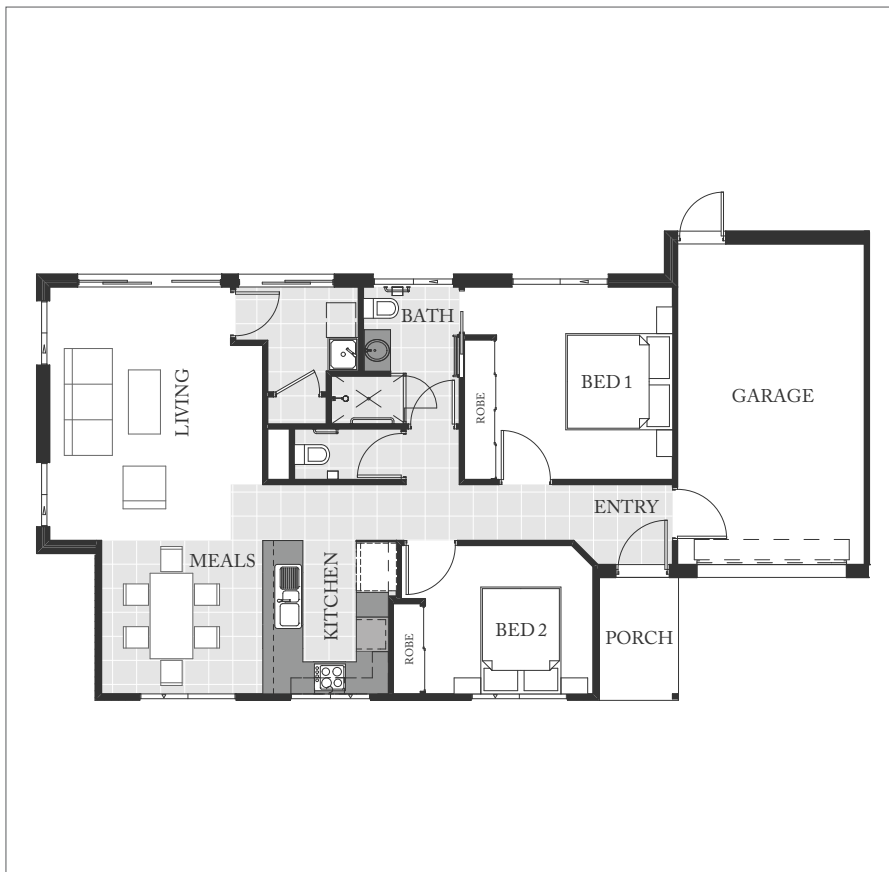

MITCHELL VIEWS

ARTIST IMPRESSION ONLY – SOME MINOR DETAILS MAY VARY AT CONSTRUCTION STAGE

#G

Acacia

Land size 217– 359m²
Building size 128.92m²
Living size 92.89m²
Energy Star rating 6–6.5

This plan for lots: 18, 21, 22